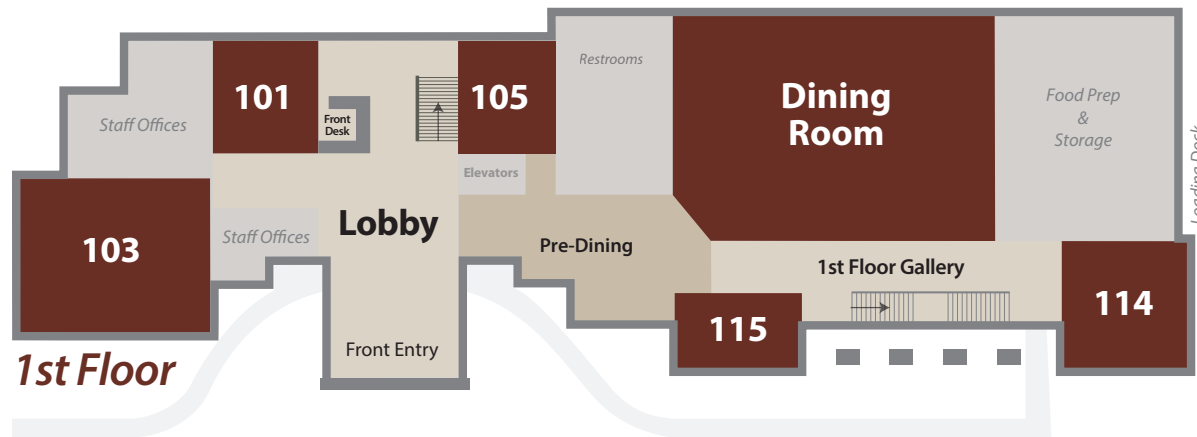

Augustus B. Turnbull III
FLORIDA STATE CONFERENCE CENTER

Room Information			Capacity Per Seating Arrangement			Base Rate
Room Number	Square Feet	Ceiling Height	Theatre	Banquet	Class-room	Daily
101	820	12'	48	40	29	\$440
103	1,868	13'	120	104	84	\$920
105	778	12'	50	40	36	\$360
108	4,828	15'	350	280	170	\$1,480
114	936	12'6"	70	40	40	\$600
115	601	12'6"	45	32	24	\$440
201	820	12'	48	40	29	\$440
205	904	12'	60	48	35	\$360
208	5,083	15'	350	240	180	\$1,720
214	1,433	12'6"	96	68	56	\$760
215	601	14'	-	-	-	\$480
B003 Computer Lab	652	8'11"	-	-	22 Stations	\$600
B002 Training Room	652	8'11"	-	-	24	\$520
Atrium	1,800	17'2"	-	80	-	\$520

Basic Room Scheduling and Booking (minimum 6hr. x \$47 = \$282)
 Includes: Standard room set-up & standard A/V.

Call (850) 644-3801 or click conferencing.fsu.edu