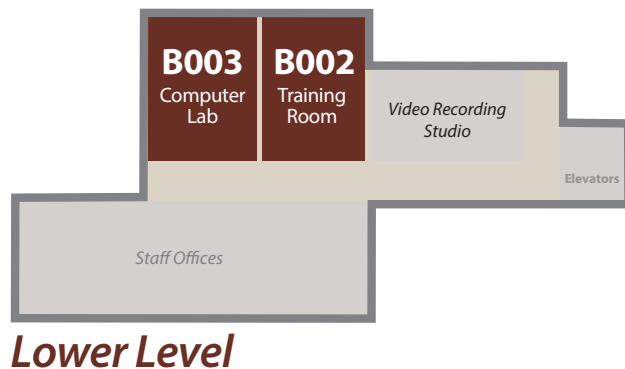

Augustus B. Turnbull III
FLORIDA STATE CONFERENCE CENTER

Room Information			Capacity Per Seating Arrangement			Base Rate
Room Number	Square Feet	Ceiling Height	Theatre	Banquet	Class-room	Daily
101	820	12'	48	40	29	\$440
103	1,868	13'	120	104	84	\$920
105	778	12'	50	40	36	\$360
108	4,828	15'	350	280	170	\$1,480
114	936	12'6"	70	40	40	\$600
115	601	12'6"	45	32	24	\$440
201	820	12'	48	40	29	\$440
205	904	12'	60	48	35	\$360
208	5,083	15'	350	240	180	\$1,720
214	1,433	12'6"	96	68	56	\$760
215	601	14'	-	-	-	\$480
B003 Computer Lab	652	8'11"	-	-	22 Stations	\$600
B002 Training Room	652	8'11"	-	-	24	\$520
Atrium	1,800	17'2"	-	80	-	\$520

Basic Room Scheduling and Booking (minimum 6hr. x \$47 = \$282)
 Includes: Standard room set-up & standard A/V.

Call (850) 644-3801 or click conferencing.fsu.edu