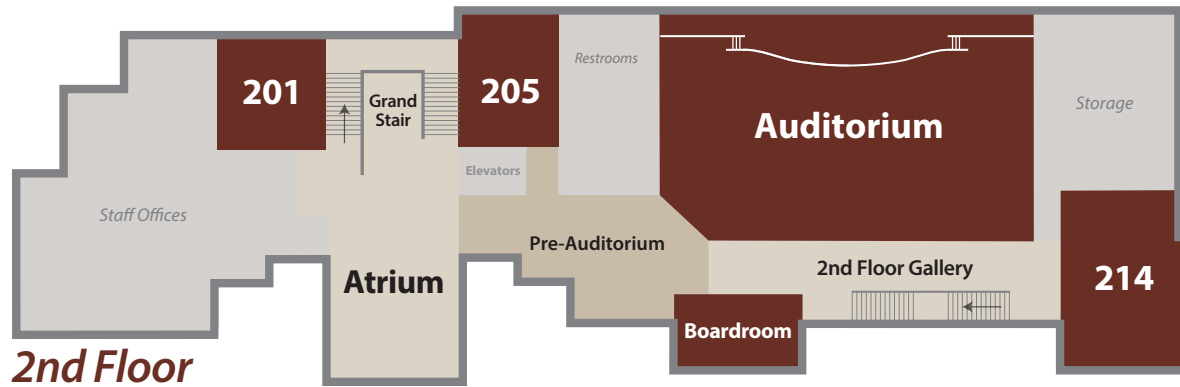

Augustus B. Turnbull III
FLORIDA STATE CONFERENCE CENTER

Room Information			Capacity Per Seating Arrangement			Base Rate
Room Number	Square Feet	Ceiling Height	Theatre	Banquet	Class-room	Daily
101	820	12'	48	40	29	\$440
103	1,868	13'	120	104	84	\$920
105	778	12'	50	40	36	\$360
108	4,828	15'	350	280	170	\$1,480
114	936	12'6"	70	40	40	\$600
115	601	12'6"	45	32	24	\$440
201	820	12'	48	40	29	\$440
205	904	12'	60	48	35	\$360
208	5,083	15'	350	240	180	\$1,720
214	1,433	12'6"	96	68	56	\$760
215	601	14'	-	-	-	\$480
B003 Computer Lab	652	8'11"	-	-	22 Stations	\$600
B002 Training Room	652	8'11"	-	-	24	\$520
Atrium	1,800	17'2"	-	80	-	\$520

Basic Room Scheduling and Booking (minimum 6hr. x \$47 = \$282)
 Includes: Standard room set-up & standard A/V.

Call (850) 644-3801 or click conferencing.fsu.edu